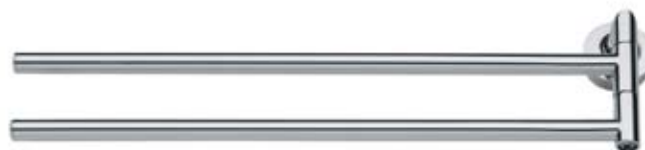

Portasalvietta cm 40
Towel holder cm 40

ACBMNI110000

CRM

Portasalvietta cm 55
Towel holder cm 55

ACBMNI120000

CRM

Portasalvietta doppia snodata
cm 40
*Adjustable double bar towel
holder cm 40*

ACBMNI130000