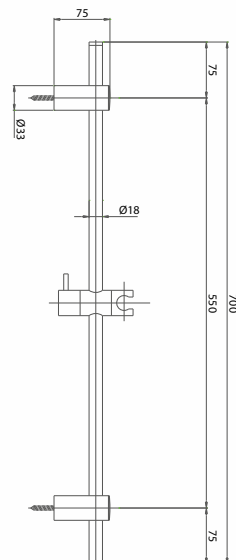

Minimal Sliding rail set cm 76 with Style brass shower and double interlocked flexible hose

Pz. 5
cm 70x51x77

CRM

SALD25655000

Saliscendi ø 25 mm cm 70 con doccia Style e flessibile doppia graffatura cm 150

Sliding rail set ø 25 mm cm 70, with Style shower 1 jet and double interlocked flexible hose cm 150

Pz. 10
cm 42x44x75

CRM

SALMNL650000

Saliscendi ø 14 minimale cm 60, con doccia Style in ottone, flessibile doppia graffatura cm 150

Minimal sliding rail set ø 14 mm cm 60, with Style brass shower, double interlocked flexible hose cm 150

Pz. 10
cm 42x44x75

CRM

SALOVR642000

CRM

Saliscendi ovale cm 60, con doccia Over, con flessibile satilux com 150