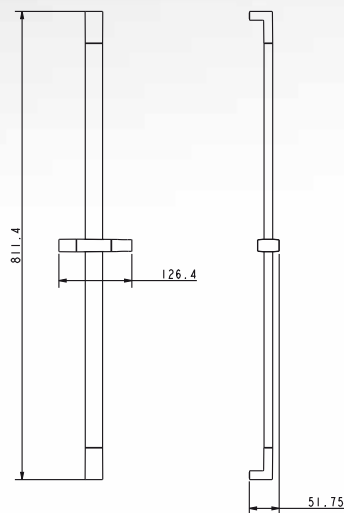

Saliscendi

collection

SALMNL675000

Saliscendi piatto cm 70, con doccia Plane, flessibile satilux.

*Flat sliding rail set cm 70 with **Plane** shower and Satilux flexible hose*

CRM

SALMNL676000

Saliscendi **Minimal** cm 70, con doccia Energy, flessibile cromoline e portasapone trasparente.

*Flat sliding rail set cm 70 with **Mody-xl** shower and cromoline flexible hose*

CRM

SALPIA678000

Saliscendi piatto cm 70, con doccia **Mody-xl** e flessibile cromoline.

*Flat sliding rail set cm 70 with **Mody-xl** shower and cromoline flexible hose*

CRM

SALPIA679000

Saliscendi piatto cm 70, con doccia **Kuga** e flessibile cromoline.

*Flat sliding rail set cm 70 with **Kuga** shower and cromoline flexible hose*

CRM

SALMNL681000

Saliscendi **Minimal** cm 70, con doccia Glamour e flessibile cromoline.

***Minimal** sliding rail set cm 70 with Glamour shower and cromoline flexible hose*

CRM

SALMNL682000

Saliscendi **Minimal** cm 70, con doccia Sky e flessibile cromoline.

***Minimal** sliding rail set cm 70 with Sky shower and cromoline flexible hose*