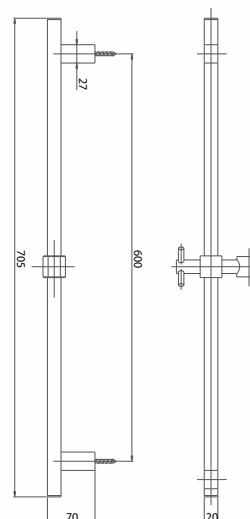

SALPIA683000

Saliscendi **Flat** cm 80, con doccia xenon, flessibile cromoline e portasapone a mensola in bianco

Flat sliding rail set cm 70 with xenon shower and cromoliine flexible hose

CRM

SALQUA660000

Saliscendi quadro mm 14X14 cm 60, con doccia Kubik, con flessibile satilux com 150

Square Sliding rail set mm 14X14 cm 60, with Kubik shower and satilux flexible hose cm 150

Pz. 5
70X51X77

CRM

SALQUA670000

Saliscendi quadro cm70, con doccia Kubik e flessibile satilux

Square Sliding rail set cm70 with Kubik shower and satilux flexible hose

Pz. 5
70X51X77

CRM