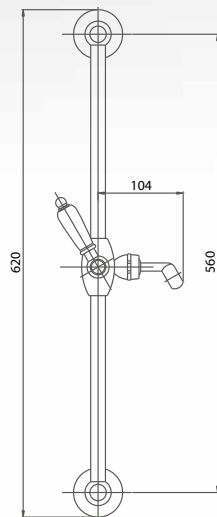

SALVNT622000

Saliscendi ø 18 mm cm 60 in ottone con doccia elegants 1 getto, flessibile doppia aggraffatura cm 150 senza porta sapone

Brass Sliding rail set ø 18 mm cm 60, with elegants shower 1 jet and double interlocked flexible hose cm 150, without soap dish holder

Pz. 10
cm 42x44x75

MADE WITH SWAROVSKI® ELEMENTS

CRM

VOT

ORO

SALOLF613000

Saliscendi ø 18 mm cm 60 in ottone con doccia tulipano 1 getto, flessibile doppia aggraffatura cm 150 senza porta sapone

Brass sliding rail set ø 18 mm cm 60, with Tulipano shower 1 jet and double interlocked flexible hose cm 150, without soap dish holder

Pz. 10
cm 42x44x75