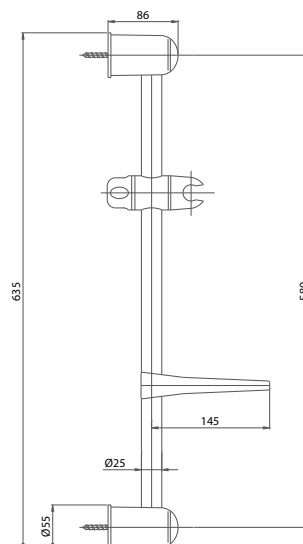

Pz. 10
cm 42x44x75

CRM

SALD25628000

Saliscendi \varnothing 25 mm cm 60 con doccia Nilo flessibile spiroflex cm 150 e porta sapone trasparente

Sliding rail set \varnothing 25 mm cm 60, with Nilo shower 4 jets and spiroflex flexible hose cm 150 and transparent soap holder

Pz. 10
cm 42x44x75

CRM

SALD25631000

Saliscendi \varnothing 25 mm cm 60 con doccia Glamour flessibile doppia graffatura cm 150 e porta sapone

Sliding rail set \varnothing 25 mm cm 60, with Glamour shower 5 jets and double interlocked flexible hose cm 150, soap dish holder