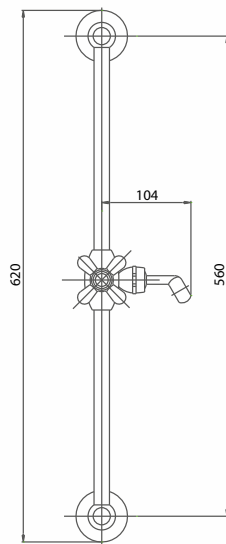

CRM

CRO

VOT

VRA

ORO

SALFRS664000

Saliscendi ø 18 mm cm 60 in ottone con doccia Elegant 1 getto, flessibile doppia aggraffatura cm 150 senza porta sapone

Brass sliding rail set brass ø 18 mm cm 60, with Elegant shower 1 jet and double interlocked flexible hose cm 150, without soap dish holder

Pz. 10
cm 34x37x50