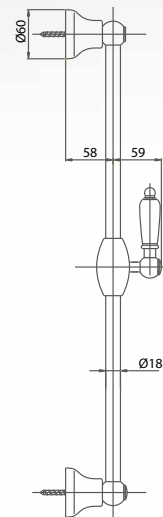

SALVNT622000

Saliscendi ø 18 mm cm 60 in ottone con doccia elegants 1 getto, flessibile doppia aggraffatura cm 150 senza porta sapone

Brass Sliding rail set ø 18 mm cm 60, with elegants shower 1 jet and double interlocked flexible hose cm 150, without soap dish holder

Pz. 10
cm 42x44x75

MADE WITH SWAROVSKI® ELEMENTS

CRM

VOT

ORO

SALOLF613000

Saliscendi ø 18 mm cm 60 in ottone con doccia tulipano 1 getto, flessibile doppia aggraffatura cm 150 senza porta sapone

Brass sliding rail set ø 18 mm cm 60, with Tulipano shower 1 jet and double interlocked flexible hose cm 150, without soap dish holder

Pz. 10
cm 42x44x75