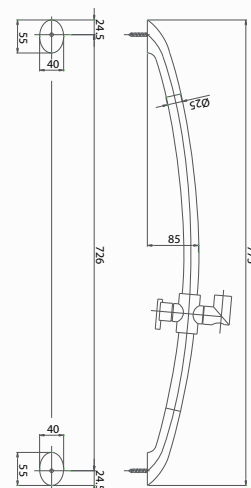

Sliding rail set ø 25 mm cm 70, with Style shower 1 jet and double interlocked flexible hose cm 150

Pz. 10
cm 42x44x75

CRM

SALMNL650000

Saliscendi ø 14 minimale cm 60, con doccia Style in ottone, flessibile doppia graffatura cm 150

Minimal sliding rail set ø 14 mm cm 60, with Style brass shower, double interlocked flexible hose cm 150

Pz. 10
cm 42x44x75

CRM

SALOVR642000

CRM

Saliscendi ovale cm 60, con doccia Over, con flessibile satilux com 150

Oval sliding rail set cm 60, with Over shower and Satilux flexible hose cm 150

Pz. 5
cm 70x51x77

SALARC662000

CRM

Saliscendi ad arco cm 70 con doccia Glamour 3 getti e flessibile satilux cm 150

Arc sliding rail set cm 70, with shower Glamour 3 jets and Satilux flexible hose cm 150

Pz. 10
cm 42x44x75

SALARC661000

CRM

Saliscendi ad arco cm 70 con doccia Mody-XL e flessibile satilux cm 150

Arc Sliding rail set cm 70, with shower Mody-XL and satilux flexible hose cm 150

Pz. 10
cm 42x44x75