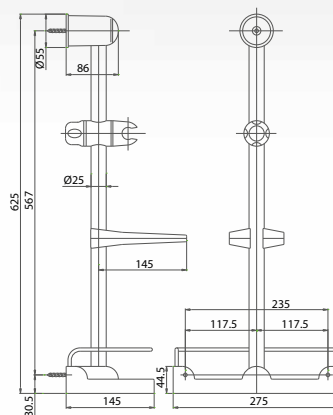

Pz. 10
cm 42x44x75

CRM

SALD25631000

Saliscendi \varnothing 25 mm cm 60 con doccia Glamour flessibile doppia graffatura cm 150 e porta sapone

Sliding rail set \varnothing 25 mm cm 60, with Glamour shower 5 jets and double interlocked flexible hose cm 150, soap dish holder

Pz. 10
cm 42x44x75

CRM

SALD25633000

CRM

Saliscendi ø 25 mm cm 60 con doccia Athos flessibile doppia graffatura cm 150 e porta sapone a mensola

Sliding rail set ø 25 mm cm 60, with Athos shower 5 jets and double interlocked flexible hose cm 150, Soap shelf holder

Pz. 10
cm 42x44x75

SALD25635000

CRM

Saliscendi ø25 cm60, con supp. regolabile, doccia Glamour 3 getti e flessibile

Sliding rail set ø 25 cm60 with Glamour shower 3 jets and Flexible hose

Pz. 10
cm 42x44x75

SALD25630000

CRM

Saliscendi ø 25 mm cm 60 con doccia Magic 8 getti, flessibile inox normale graffatura cm 150 e porta sapone

Sliding rail set ø 25 mm cm 60, with Magic shower 8 jets and inox normal interlocked flexible hose cm 150 and soap dish holder