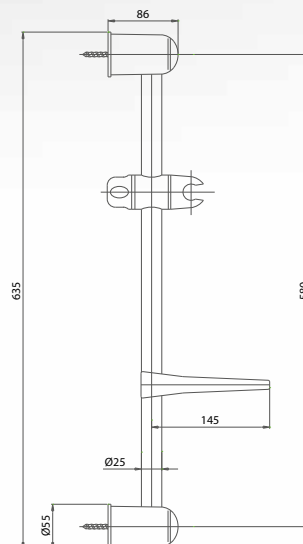

SALD25620000

Saliscendi $\varnothing$ 25 mm cm 60 con doccia Athos flessibile spiroflex cm 150 e porta sapone trasparente

Sliding rail set $\varnothing$ 25 mm cm 60, with Athos shower 4 jets and spiroflex flexible hose cm 150 and transparent soap holder

Pz. 10
cm 42x44x75