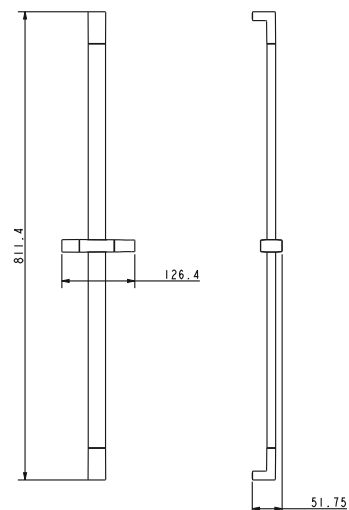

Saliscendi

collection

SALMNL675000

Saliscendi piatto cm 70, con doccia Plane, flessibile satilux.

*Flat sliding rail set cm 70 with **Plane** shower and Satilux flexible hose*

CRM

SALMNL676000

Saliscendi **Minimal** cm 70, con doccia Energy, flessibile cromoline e portasapone trasparente.

*Flat sliding rail set cm 70 with **Mody-xl** shower and cromoline flexible hose*

CRM

SALPIA678000

Saliscendi piatto cm 70, con doccia **Mody-xl** e flessibile cromoline.

*Flat sliding rail set cm 70 with **Mody-xl** shower and cromoline flexible hose*

CRM

SALPIA679000

Saliscendi piatto cm 70, con doccia **Kuga** e flessibile cromoline.

*Flat sliding rail set cm 70 with **Kuga** shower and cromoline flexible hose*

CRM

SALMNL681000

Saliscendi **Minimal** cm 70, con doccia Glamour e flessibile cromoline.

***Minimal** sliding rail set cm 70 with Glamour shower and cromoline flexible hose*

CRM

SALMNL682000

Saliscendi **Minimal** cm 70, con doccia Sky e flessibile cromoline.

***Minimal** sliding rail set cm 70 with Sky shower and cromoline flexible hose*