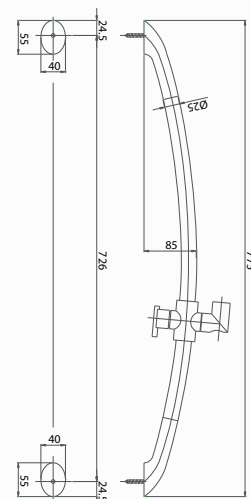

Minimal sliding rail set ø 14 mm cm 60, with Style brass shower, double interlocked flexible hose cm 150

Pz. 10
cm 42x44x75

CRM

SALOVR642000

CRM

Saliscendi ovale cm 60, con doccia Over, con flessibile satilux com 150

Pz. 10
cm 42x44x75

SALARC661000

CRM

Saliscendi ad arco cm 70 con doccia Mody-XL e flessibile satilux cm 150

Arc Sliding rail set cm 70, with shower Mody-XL and satilux flexible hose cm 150

Pz. 10
cm 42x44x75