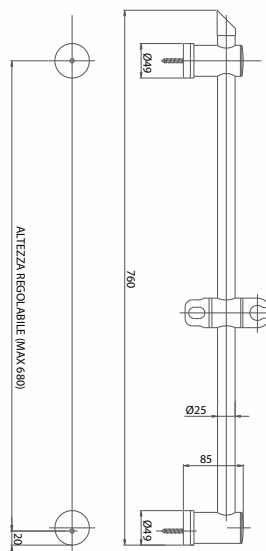

Pz. 10
cm 42x44x75

CRM

SALD25631000

Saliscendi \varnothing 25 mm cm 60 con doccia Glamour flessibile doppia graffatura cm 150 e porta sapone

Sliding rail set \varnothing 25 mm cm 60, with Glamour shower 5 jets and double interlocked flexible hose cm 150, soap dish holder

Pz. 10
cm 42x44x75

CRM

SALD25633000

CRM

Saliscendi ø 25 mm cm 60 con doccia Athos flessibile doppia graffatura cm 150 e porta sapone a mensola

Sliding rail set ø 25 mm cm 60, with Athos shower 5 jets and double interlocked flexible hose cm 150, Soap shelf holder

Pz. 10
cm 42x44x75

SALD25635000

CRM

Saliscendi ø25 cm60, con supp. regolabile, doccia Glamour 3 getti e flessibile

Sliding rail set ø 25 cm60 with Glamour shower 3 jets and Flexible hose

Pz. 10
cm 42x44x75

SALD25630000

CRM

Saliscendi ø 25 mm cm 60 con doccia Magic 8 getti, flessibile inox normale graffatura cm 150 e porta sapone

Sliding rail set ø 25 mm cm 60, with Magic shower 8 jets and inox normal interlocked flexible hose cm 150 and soap dish holder