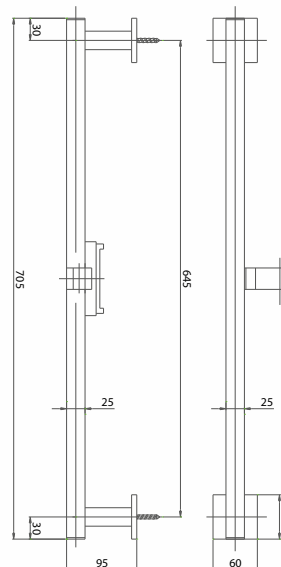

SALQUA660000

Saliscendi quadro mm 14X14 cm 60, con doccia Kubik, con flessibile satilux com 150

Square Sliding rail set mm 14X14 cm 60, with Kubik shower and satilux flexible hose cm 150

Pz. 5
70X51X77

CRM

SALQUA670000

Saliscendi quadro cm70, con doccia Kubik e flessibile satilux

Square Sliding rail set cm70 with Kubik shower and satilux flexible hose

Pz. 5
70X51X77