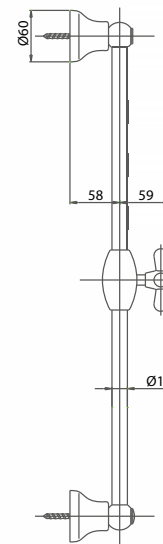

CRM

CRO

VOT

VRA

ORO

SALFRS664000

Saliscendi ø 18 mm cm 60 in ottone con doccia Elegant 1 getto, flessibile doppia aggraffatura cm 150 senza porta sapone

Brass sliding rail set brass ø 18 mm cm 60, with Elegant shower 1 jet and double interlocked flexible hose cm 150, without soap dish holder

Pz. 10
cm 34x37x50