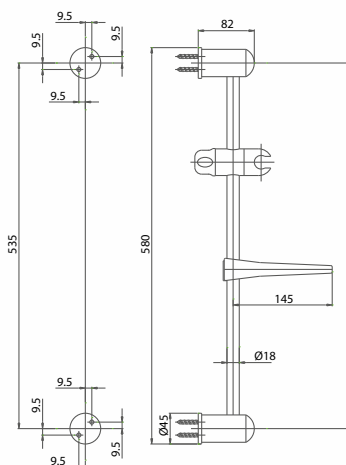

Brass sliding rail set brass ø 18 mm cm 60, with Elegant shower 1 jet and double interlocked flexible hose cm 150, without soap dish holder

Pz. 10
cm 34x37x50

CRM

VOT

VRA

ORO

SALD18609000

Saliscendi \varnothing 18 mm cm 60 con doccia Perla anticalcare monogetto, flessibile inox normale cm 150, con porta sapone

Sliding rail set \varnothing 18 mm cm 60 with anti-limestone Perla shower monojet, flexible inox normal cm 150, with soap dish holder

Pz. 18
cm 34x37x50

CRM

SALD18601000

Saliscendi \varnothing 18 mm cm 60, con doccia Perla monogetto, flessibile spiroflex cm 150 e porta sapone

Sliding rail \varnothing 18 mm cm 60, with Perla shower single jet and spiroflex flexible hose cm 150, soap dish holder

Pz. 18
cm 34x37x50

CRM

SALD18603000

Saliscendi \varnothing 18 mm cm 60 con doccia Cristal 2 getti, flessibile biflex cm 150 e porta sapone

Sliding rail \varnothing 18 mm cm 60, with Cristal shower 2 jets and biflex flexible hose cm 150, soap dish holder

Pz. 18
cm 34x37x50

CRM