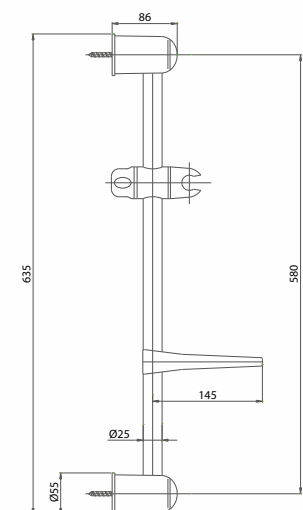

Pz. 10
cm 42x44x75

CRM

SALD25628000

Saliscendi \varnothing 25 mm cm 60 con doccia Nilo flessibile spiroflex cm 150 e porta sapone trasparente

Sliding rail set \varnothing 25 mm cm 60, with Nilo shower 4 jets and spiroflex flexible hose cm 150 and transparent soap holder

Pz. 10
cm 42x44x75

CRM

SALD25631000

Saliscendi \varnothing 25 mm cm 60 con doccia Glamour flessibile doppia graffatura cm 150 e porta sapone

Sliding rail set \varnothing 25 mm cm 60, with Glamour shower 5 jets and double interlocked flexible hose cm 150, soap dish holder

Pz. 10
cm 42x44x75

CRM

SALD25633000

CRM

Saliscendi ø 25 mm cm 60 con doccia Athos flessibile doppia graffatura cm 150 e porta sapone a mensola

Sliding rail set ø 25 mm cm 60, with Athos shower 5 jets and double interlocked flexible hose cm 150, Soap shelf holder

Pz. 10
cm 42x44x75

SALD25635000

CRM

Saliscendi ø25 cm60, con supp. regolabile, doccia Glamour 3 getti e flessibile

Sliding rail set ø 25 cm60 with Glamour shower 3 jets and Flexible hose

Pz. 10
cm 42x44x75