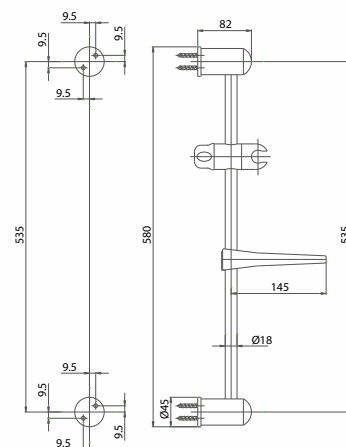

Brass sliding rail set brass ø 18 mm cm 60, with Elegant shower 1 jet and double interlocked flexible hose cm 150, without soap dish holder

Pz. 10
cm 34x37x50

CRM

VOT

VRA

ORO

SALD18609000

Saliscendi \varnothing 18 mm cm 60 con doccia Perla anticalcare monogetto, flessibile inox normale cm 150, con porta sapone

Sliding rail set \varnothing 18 mm cm 60 with anti-limestone Perla shower monojet, flexible inox normal cm 150, with soap dish holder

Pz. 18
cm 34x37x50

CRM

SALD18601000

Saliscendi \varnothing 18 mm cm 60, con doccia Perla monogetto, flessibile spiroflex cm 150 e porta sapone

Sliding rail \varnothing 18 mm cm 60, with Perla shower single jet and spiroflex flexible hose cm 150, soap dish holder

Pz. 18
cm 34x37x50

CRM

SALD18603000

Saliscendi \varnothing 18 mm cm 60 con doccia Cristal 2 getti, flessibile biflex cm 150 e porta sapone

Sliding rail \varnothing 18 mm cm 60, with Cristal shower 2 jets and biflex flexible hose cm 150, soap dish holder

Pz. 18
cm 34x37x50

CRM