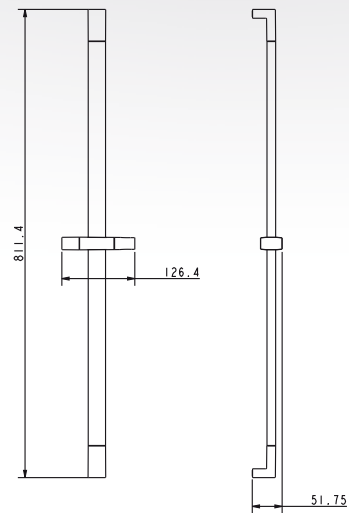

Saliscendi

collection

SALMNL675000

Saliscendi piatto cm 70, con doccia Plane, flessibile satilux.

*Flat sliding rail set cm 70 with **Plane** shower and Satilux flexible hose*

CRM

SALMNL676000

Saliscendi **Minimal** cm 70, con doccia Energy, flessibile cromoline e portasapone trasparente.

*Flat sliding rail set cm 70 with **Mody-xl** shower and cromoline flexible hose*

CRM

SALPIA678000

Saliscendi piatto cm 70, con doccia **Mody-xl** e flessibile cromoline.

*Flat sliding rail set cm 70 with **Mody-xl** shower and cromoline flexible hose*

CRM

SALPIA679000

Saliscendi piatto cm 70, con doccia **Kuga** e flessibile cromoline.

*Flat sliding rail set cm 70 with **Kuga** shower and cromoline flexible hose*

CRM

SALMNL681000

Saliscendi **Minimal** cm 70, con doccia Glamour e flessibile cromoline.

***Minimal** sliding rail set cm 70 with Glamour shower and cromoline flexible hose*

CRM

SALMNL682000

Saliscendi **Minimal** cm 70, con doccia Sky e flessibile cromoline.

***Minimal** sliding rail set cm 70 with Sky shower and cromoline flexible hose*