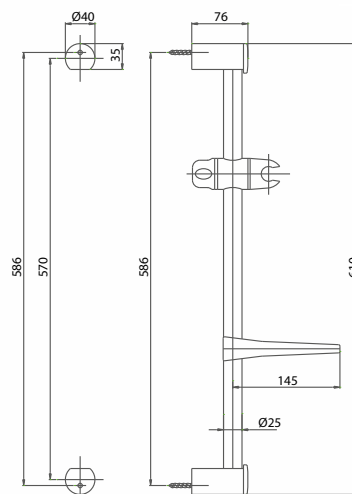

Pz. 10
cm 42x44x75

SALD25635000

CRM

Saliscendi ø25 cm60, con supp. regolabile, doccia Glamour 3 getti e flessibile

Sliding rail set ø 25 cm60 with Glamour shower 3 jets and Flexible hose

Pz. 10
cm 42x44x75

SALD25630000

CRM

Saliscendi ø 25 mm cm 60 con doccia Magic 8 getti, flessibile inox normale graffatura cm 150 e porta sapone

Sliding rail set ø 25 mm cm 60, with Magic shower 8 jets and inox normal interlocked flexible hose cm 150 and soap dish holder

Pz. 10
cm 42x44x75

SALVNT622000

Saliscendi ø 18 mm cm 60 in ottone con doccia elegants 1 getto, flessibile doppia aggraffatura cm 150 senza porta sapone

Brass Sliding rail set ø 18 mm cm 60, with elegants shower 1 jet and double interlocked flexible hose cm 150, without soap dish holder