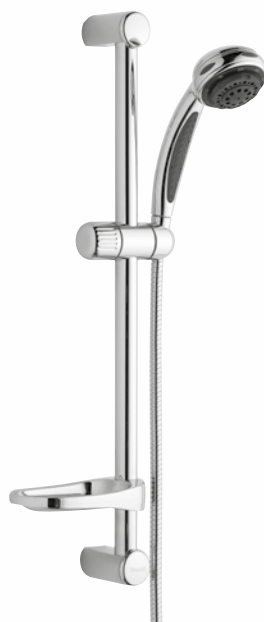

***Minimal** sliding rail set cm 70 with Glamour shower and cromoline flexible hose*

CRM

SALMNL682000

Saliscendi **Minimal** cm 70, con doccia Sky e flessibile cromoline.

***Minimal** sliding rail set cm 70 with Sky shower and cromoline flexible hose*

Pz. 10
cm 42x44x75

SALD25635000

CRM

Saliscendi ø25 cm60, con supp. regolabile, doccia Glamour 3 getti e flessibile

Sliding rail set ø 25 cm60 with Glamour shower 3 jets and Flexible hose

Pz. 10
cm 42x44x75

SALD25630000

CRM

Saliscendi ø 25 mm cm 60 con doccia Magic 8 getti, flessibile inox normale graffatura cm 150 e porta sapone

Sliding rail set ø 25 mm cm 60, with Magic shower 8 jets and inox normal interlocked flexible hose cm 150 and soap dish holder

Pz. 10
cm 42x44x75

SALVNT622000

Saliscendi ø 18 mm cm 60 in ottone con doccia elegants 1 getto, flessibile doppia aggraffatura cm 150 senza porta sapone

Brass Sliding rail set ø 18 mm cm 60, with elegants shower 1 jet and double interlocked flexible hose cm 150, without soap dish holder