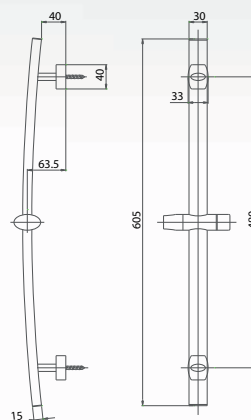

SALOVR642000

CRM

Saliscendi ovale cm 60, con doccia Over, con flessibile satilux com 150

Oval sliding rail set cm 60, with Over shower and Satilux flexible hose cm 150

Pz. 5
cm 70x51x77