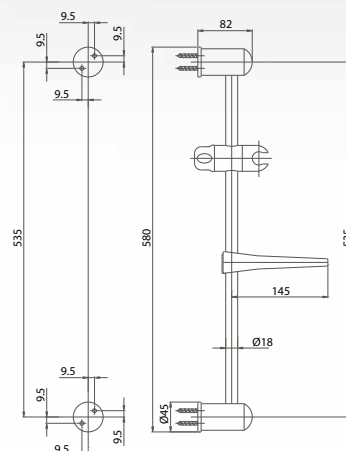

Brass sliding rail set brass ø 18 mm cm 60, with Elegant shower 1 jet and double interlocked flexible hose cm 150, without soap dish holder

Pz. 10
cm 34x37x50

CRM

VOT

VRA

ORO

SALD18609000

Saliscendi \varnothing 18 mm cm 60 con doccia Perla anticalcare monogetto, flessibile inox normale cm 150, con porta sapone

Sliding rail set \varnothing 18 mm cm 60 with anti-limestone Perla shower monojet, flexible inox normal cm 150, with soap dish holder

Pz. 18
cm 34x37x50

CRM

SALD18601000

Saliscendi \varnothing 18 mm cm 60, con doccia Perla monogetto, flessibile spiroflex cm 150 e porta sapone